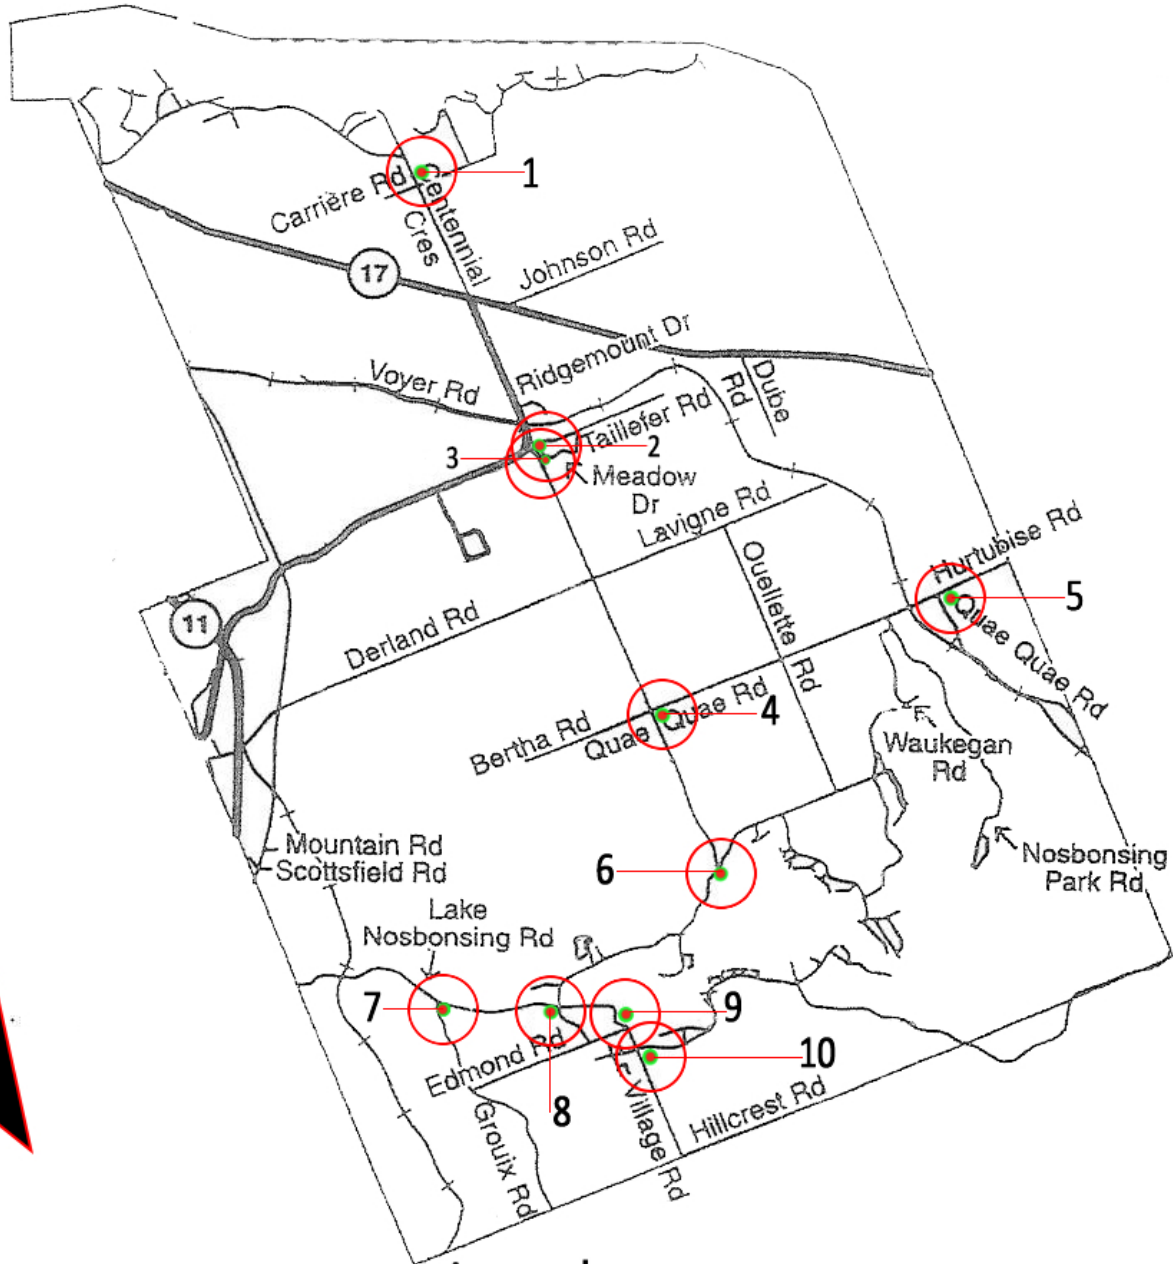

Business Sign Locations

Legend

- 1. Centennial Crescent/MacPherson Road
- 2. Cenotaph Park - Corbeil Rd./Hwy 94
- 3. Corbeil Road/Champagne Road
- 4. Corbeil Road/Quae Quae Road
- 5. Quae Quae Road/Hurtubise Road

- 6. Corbeil Road/Big Moose Road/Astorville Road
- 7. Lake Nosbonsing Road/Groulx Road
- 8. Astorville Road/Village Road
- 9. East Ferris Community Centre
- 10. Village Road/South Shore Road